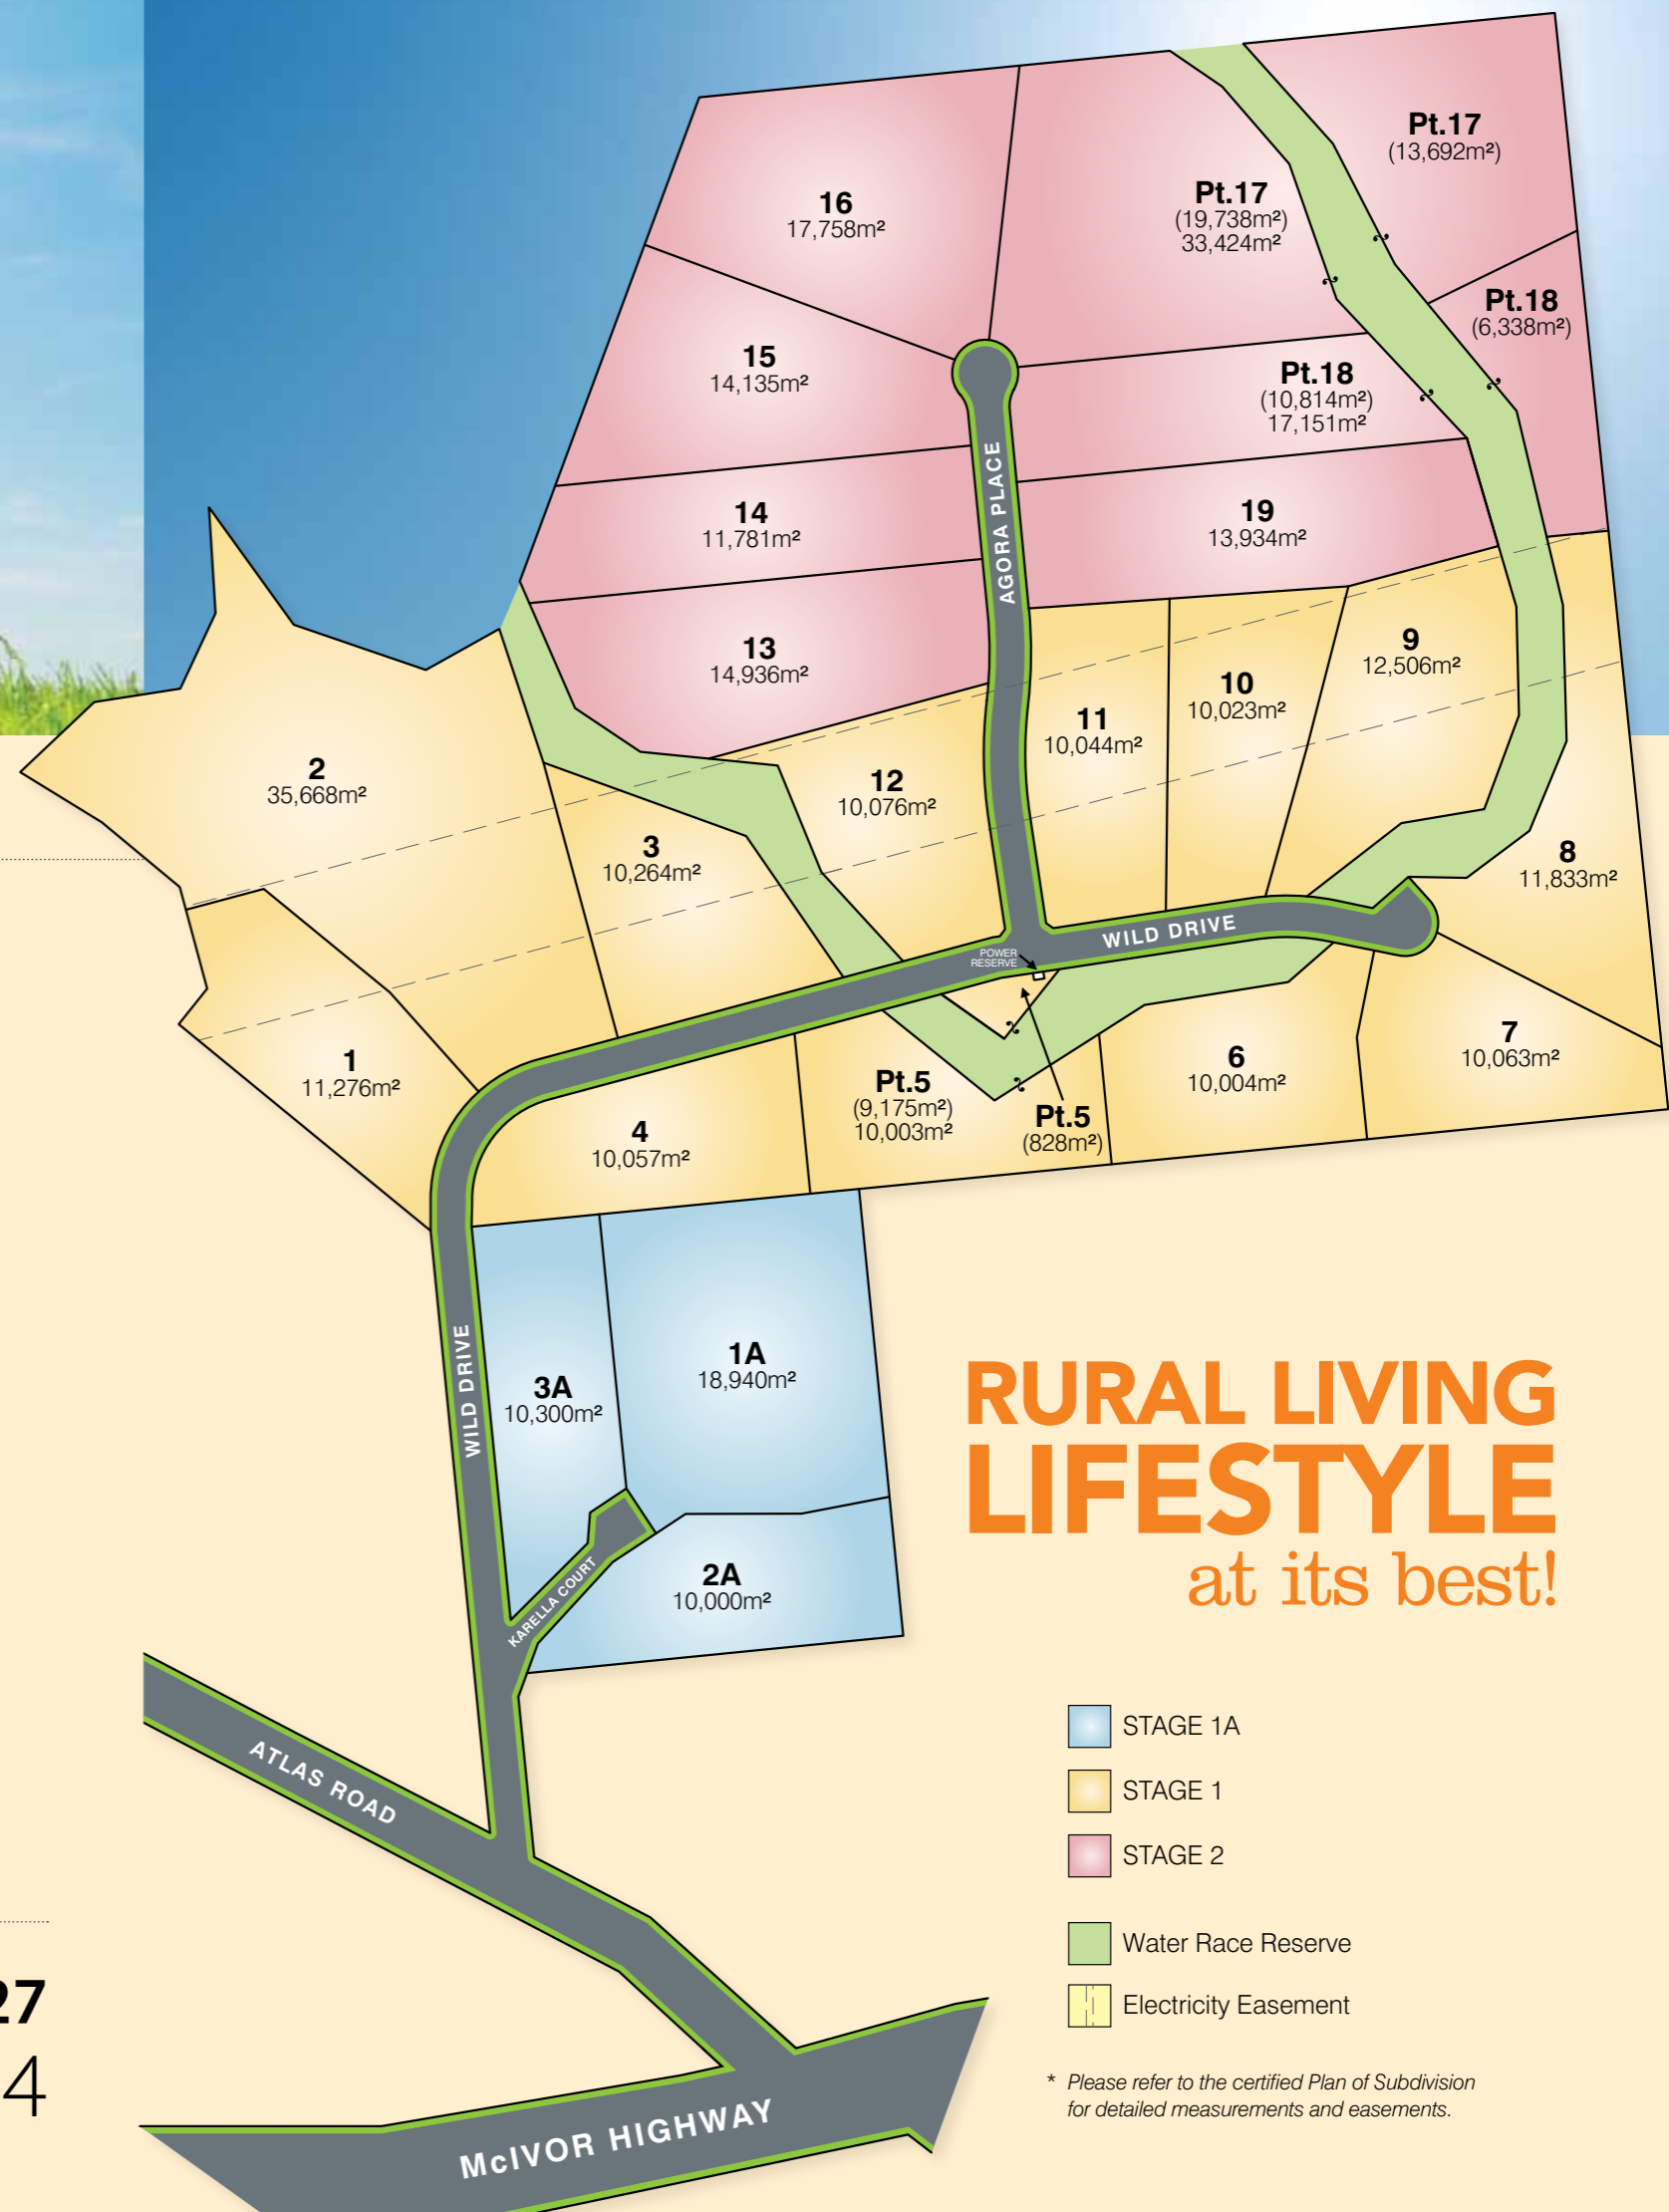

welcome
to atlas meadows

A new boutique lifestyle community

A relaxed rural lifestyle awaits you at Atlas Meadows. Located only 10 minutes from central Bendigo, Atlas Meadows provides large gently undulating allotments from 2.5 acres to 8.8 acres.

Access to shopping, quality schools, sporting facilities and walking trails are all nearby to this sought after location.

Price list and all estate information available at:

www.birchgrove.com.au

Lisa Tangey: 0417 127 127
Office: 5442 6464

RURAL LIVING LIFESTYLE
at its best!

- STAGE 1A
- STAGE 1
- STAGE 2
- Water Race Reserve
- Electricity Easement

* Please refer to the certified Plan of Subdivision for detailed measurements and easements.